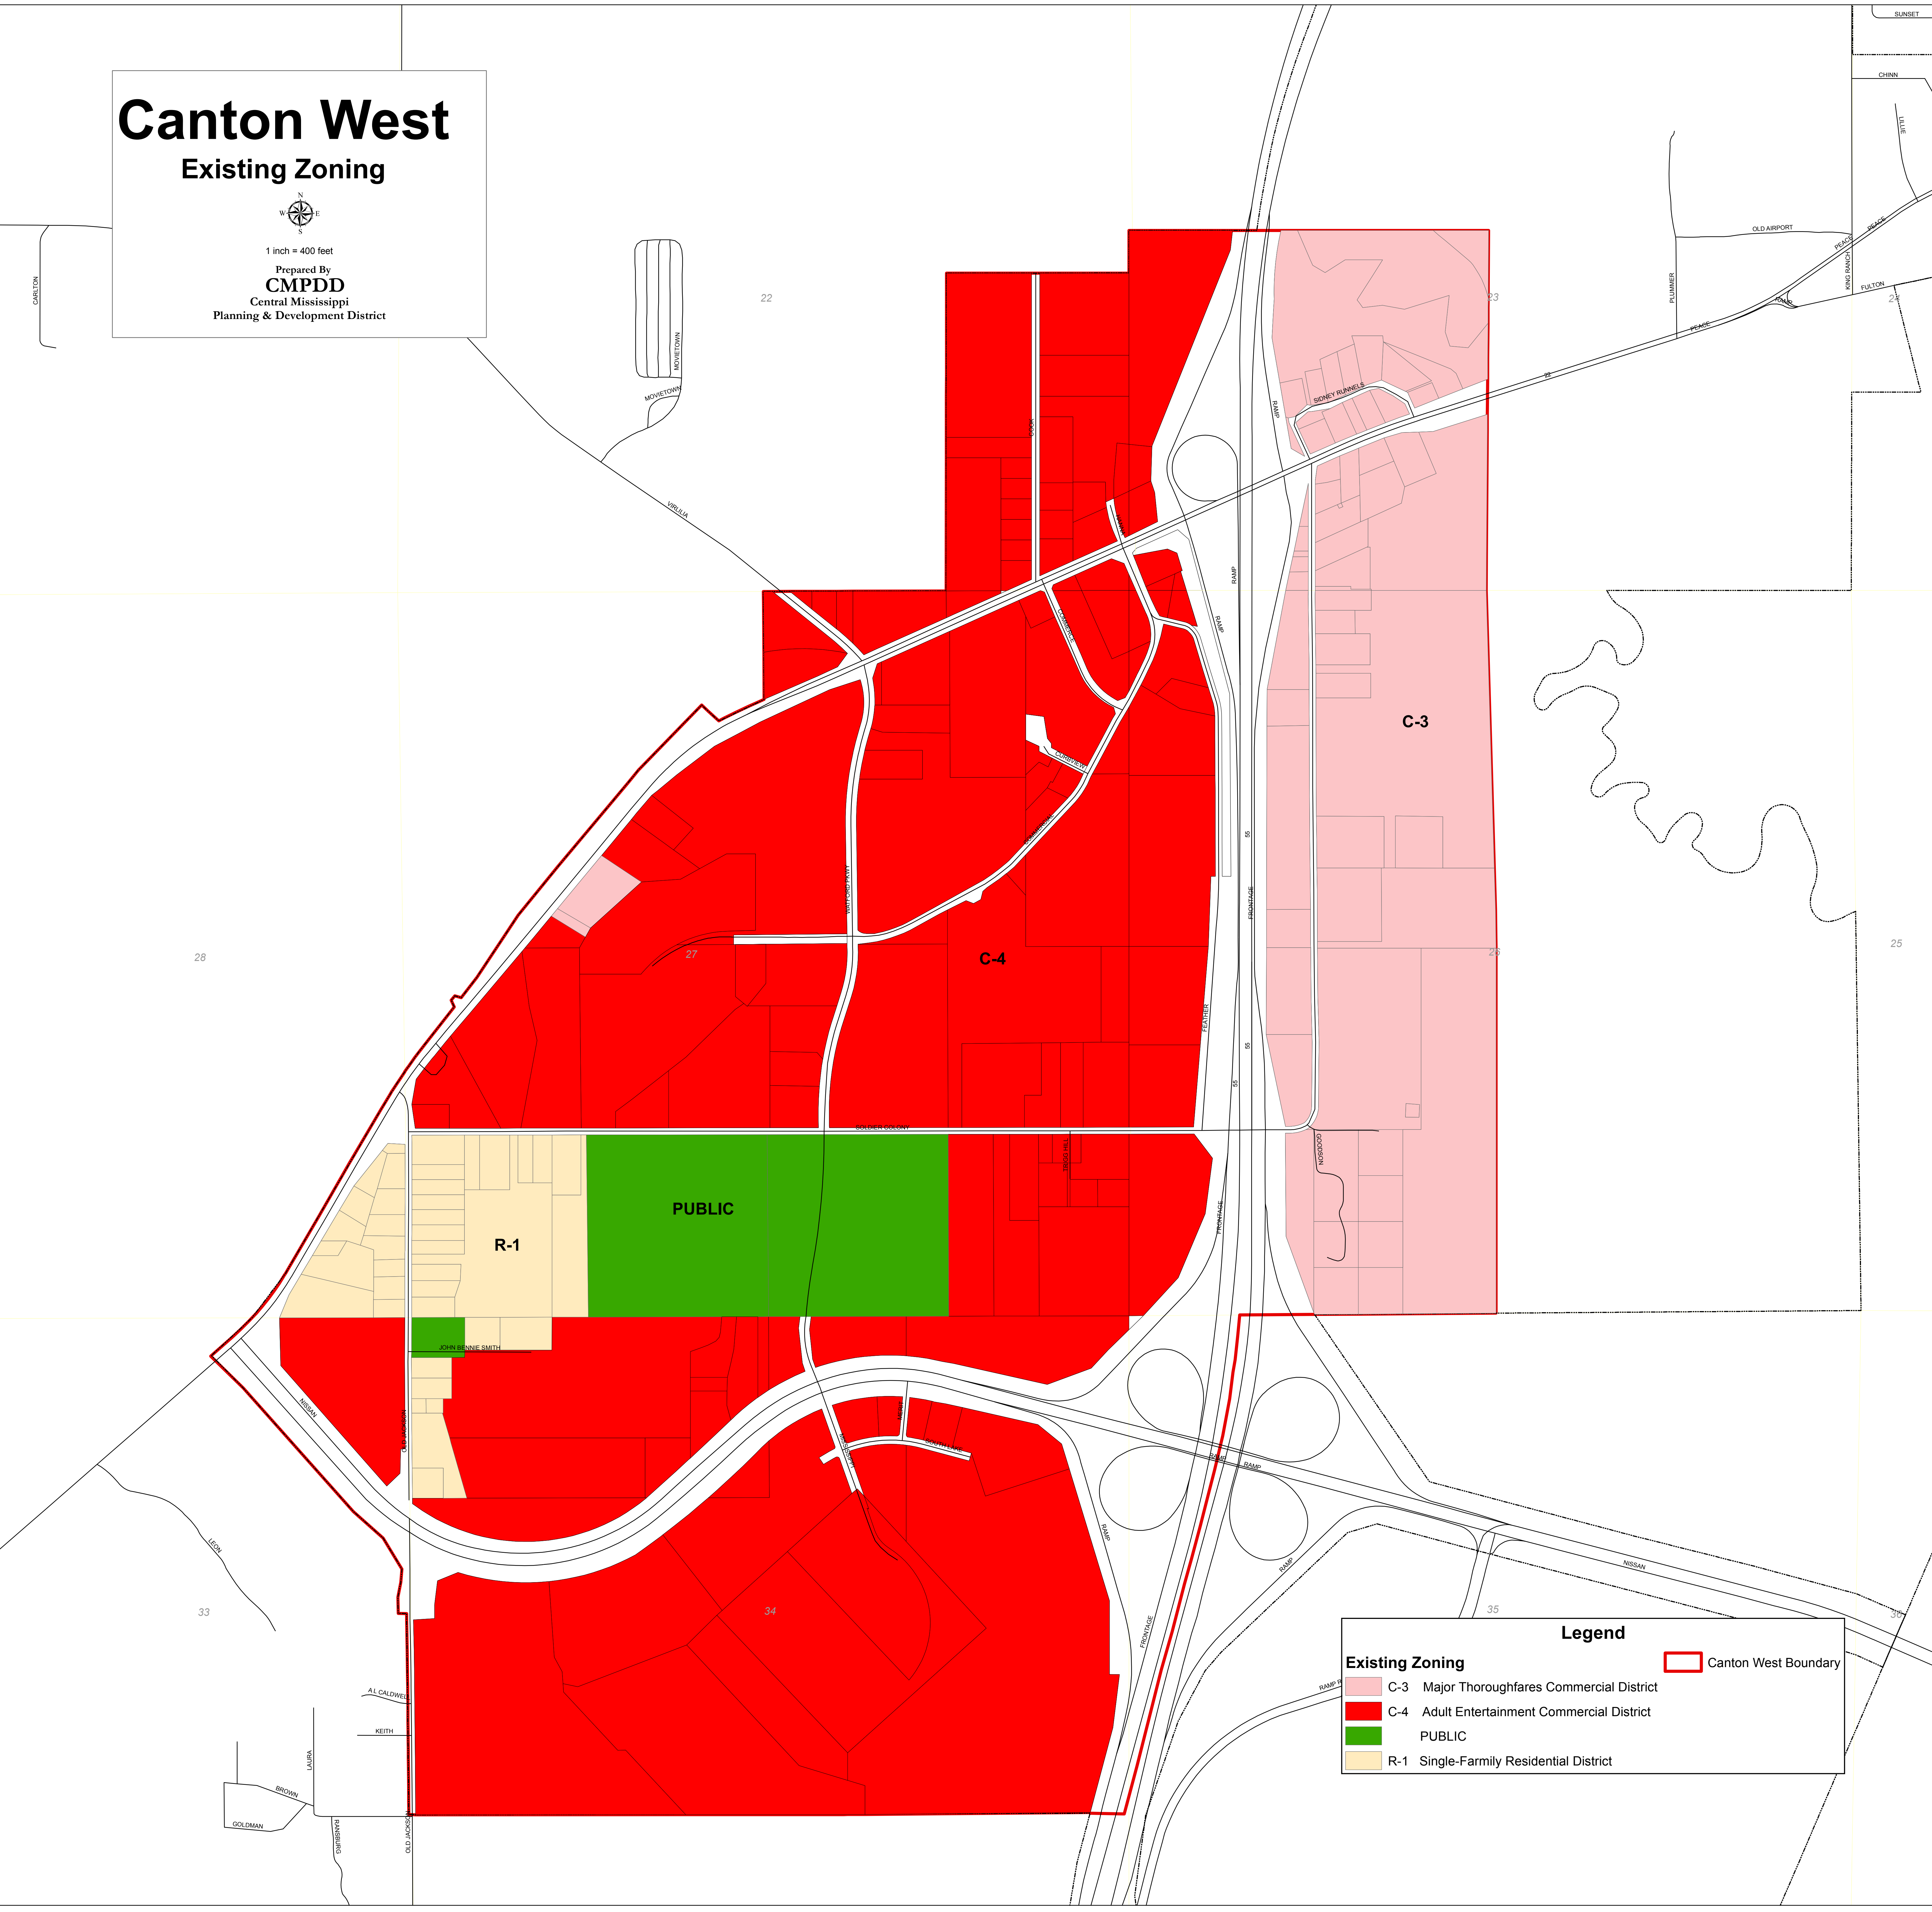

Canton West

Existing Zoning

1 inch = 400 feet
Prepared By
CMPDD
Central Mississippi
Planning & Development District

Legend

Existing Zoning

- C-3 Major Thoroughfares Commercial District
- C-4 Adult Entertainment Commercial District
- PUBLIC
- R-1 Single-Family Residential District

Canton West Boundary