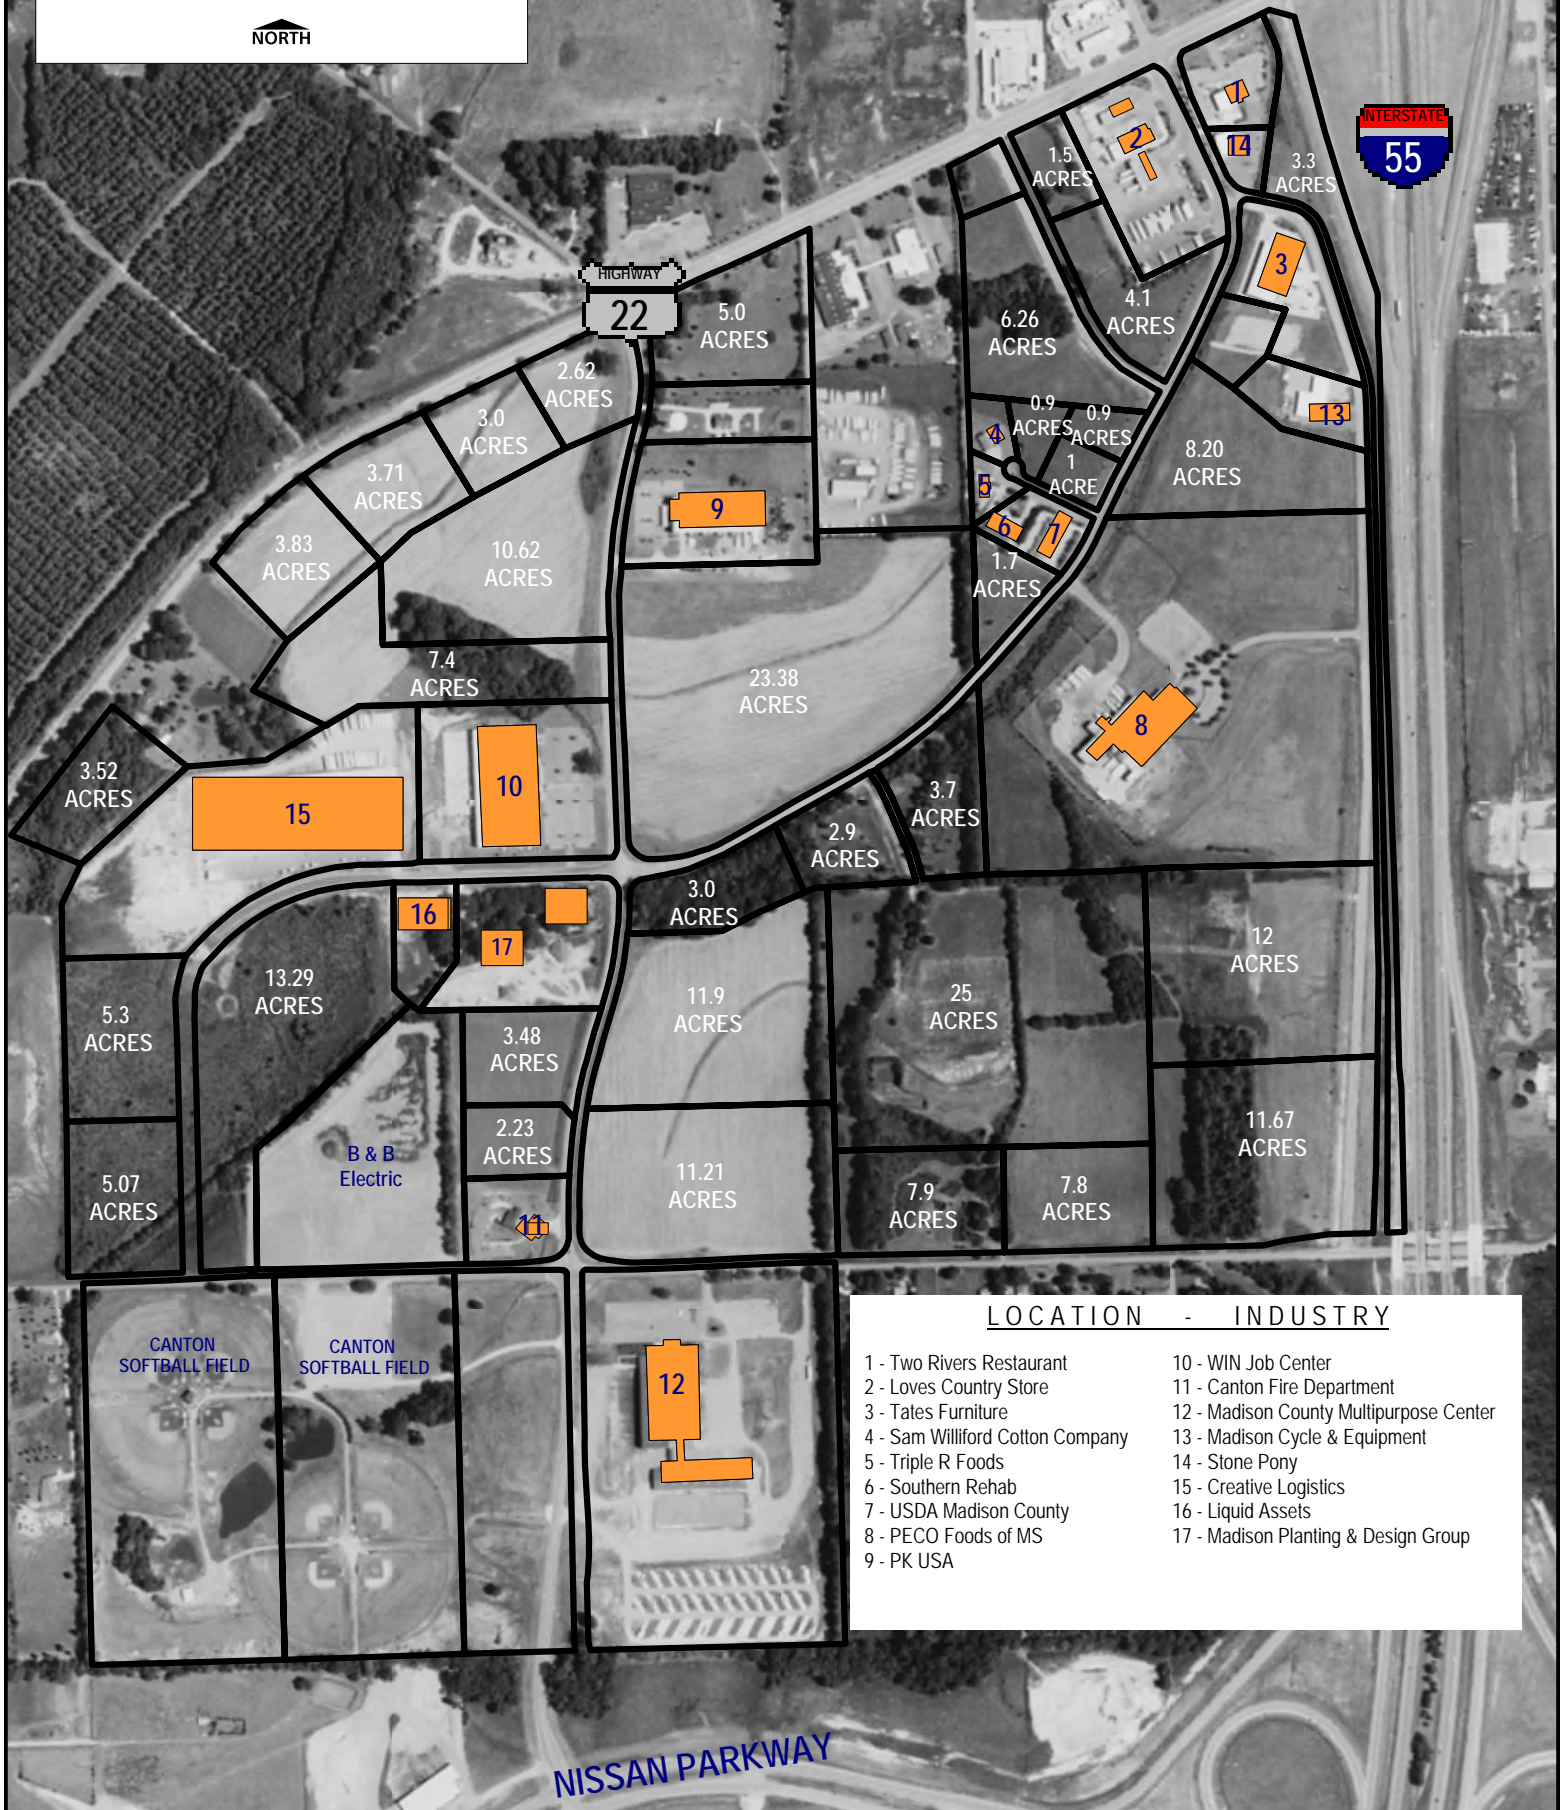

CANTON COMMERCIAL & INDUSTRIAL CENTER

Prepared By:
Central Mississippi
Planning and Development District

LOCATION - INDUSTRY

- | | |
|----------------------------------|---|
| 1 - Two Rivers Restaurant | 10 - WIN Job Center |
| 2 - Loves Country Store | 11 - Canton Fire Department |
| 3 - Tates Furniture | 12 - Madison County Multipurpose Center |
| 4 - Sam Williford Cotton Company | 13 - Madison Cycle & Equipment |
| 5 - Triple R Foods | 14 - Stone Pony |
| 6 - Southern Rehab | 15 - Creative Logistics |
| 7 - USDA Madison County | 16 - Liquid Assets |
| 8 - PECO Foods of MS | 17 - Madison Planting & Design Group |
| 9 - PK USA | |